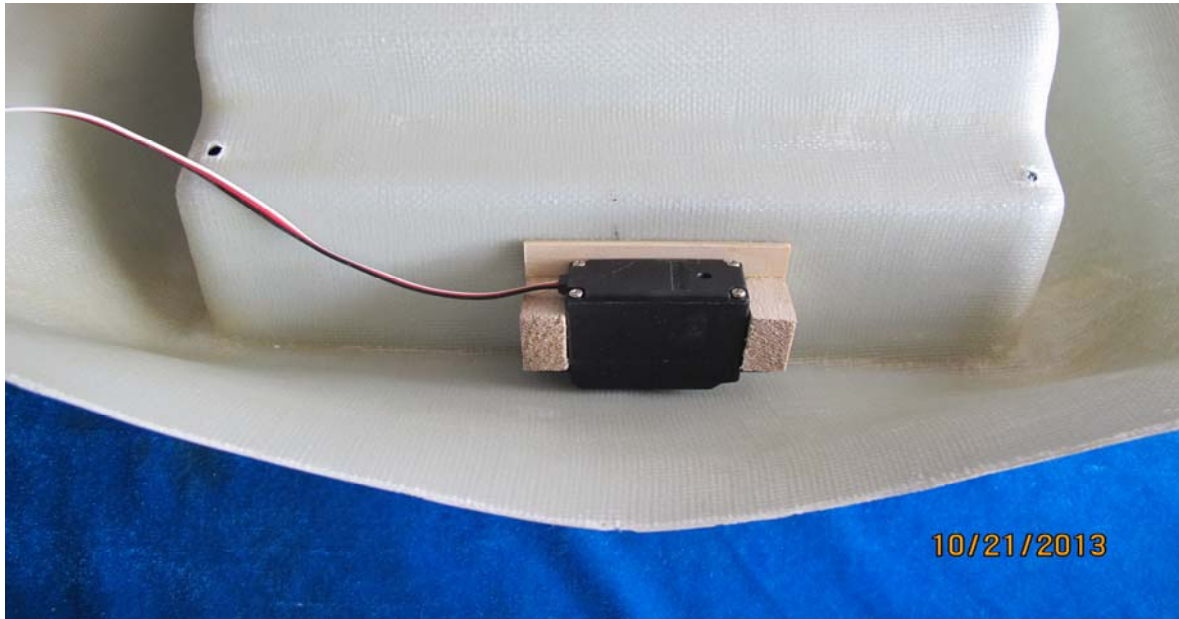

MUGIN 3000MM FPV PLATFORM BRIEF USER MANUAL

SPECIFICATIONS:

Wingspan: 3000mm

Length: 2500mm

Engine: 50-80cc

Flying Weight: 24kg

Max. Flying Time: 3 hours

Load weight: 8kg

INSTALL MAIN WING SERVOS

INSTALL HORIZONTAL TAIL SERVO

INSTALL VERTICAL TAIL SERVO

INSTALL THE ENGINE AND THROTTLE SERVO

INSTALL NOSE GEAR

INSTALL CANOPY, PROPELLER AND SPINNER

Installation for “H”-Tail Version

Installation for “V”-Tail Version

Install the servo for parachute cabin

Install the parachute cabin

Install the wheels

Install the middle main wing and tail tube

Connect the outer and middle main wing

CG Position