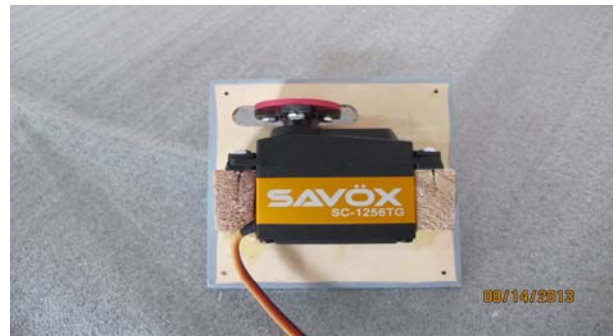

MUGIN 3000MM FPV PLATFORM BRIEF USER MANUAL

SPECIFICATIONS:

Wingspan: 3000mm

Length: 2500mm

Engine: 50-80cc

Flying Weight: 24kg

Max. Flying Time: 3 hours

Load weight: 8kg

INSTALL MAIN WING SERVOS

INSTALL HORIZONTAL TAIL SERVO

INSTALL VERTICAL TAIL SERVO

INSTALL THE ENGINE AND THROTTLE SERVO

INSTALL NOSE GEAR

INSTALL CANOPY, PROPELLER AND SPINNER

Installation for “H”-Tail Version

Installation for “V”-Tail Version

Install the servo for parachute cabin

Install the parachute cabin

Install the wheels

Install the middle main wing and tail tube

Connect the outer and middle main wing

CG Position