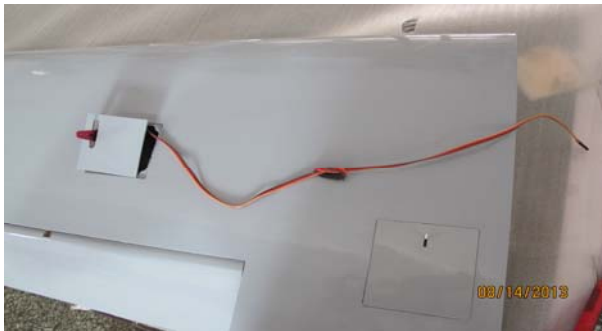

MUGIN 3000MM FPV PLATFORM BRIEF USER MANUAL

SPECIFICATIONS:

Wingspan: 3000mm

Length: 2500mm

Engine: 50-80cc

Flying Weight: 24kg

Max. Flying Time: 3 hours

Load weight: 8kg

INSTALL MAIN WING SERVOS

INSTALL HORIZONTAL TAIL SERVO

INSTALL VERTICAL TAIL SERVO

INSTALL THE ENGINE AND THROTTLE SERVO

INSTALL NOSE GEAR

INSTALL CANOPY, PROPELLER AND SPINNER

Installation for “H”-Tail Version

Installation for “V”-Tail Version

Install the servo for parachute cabin

Install the parachute cabin

Install the wheels

Install the middle main wing and tail tube

Connect the outer and middle main wing

CG Position